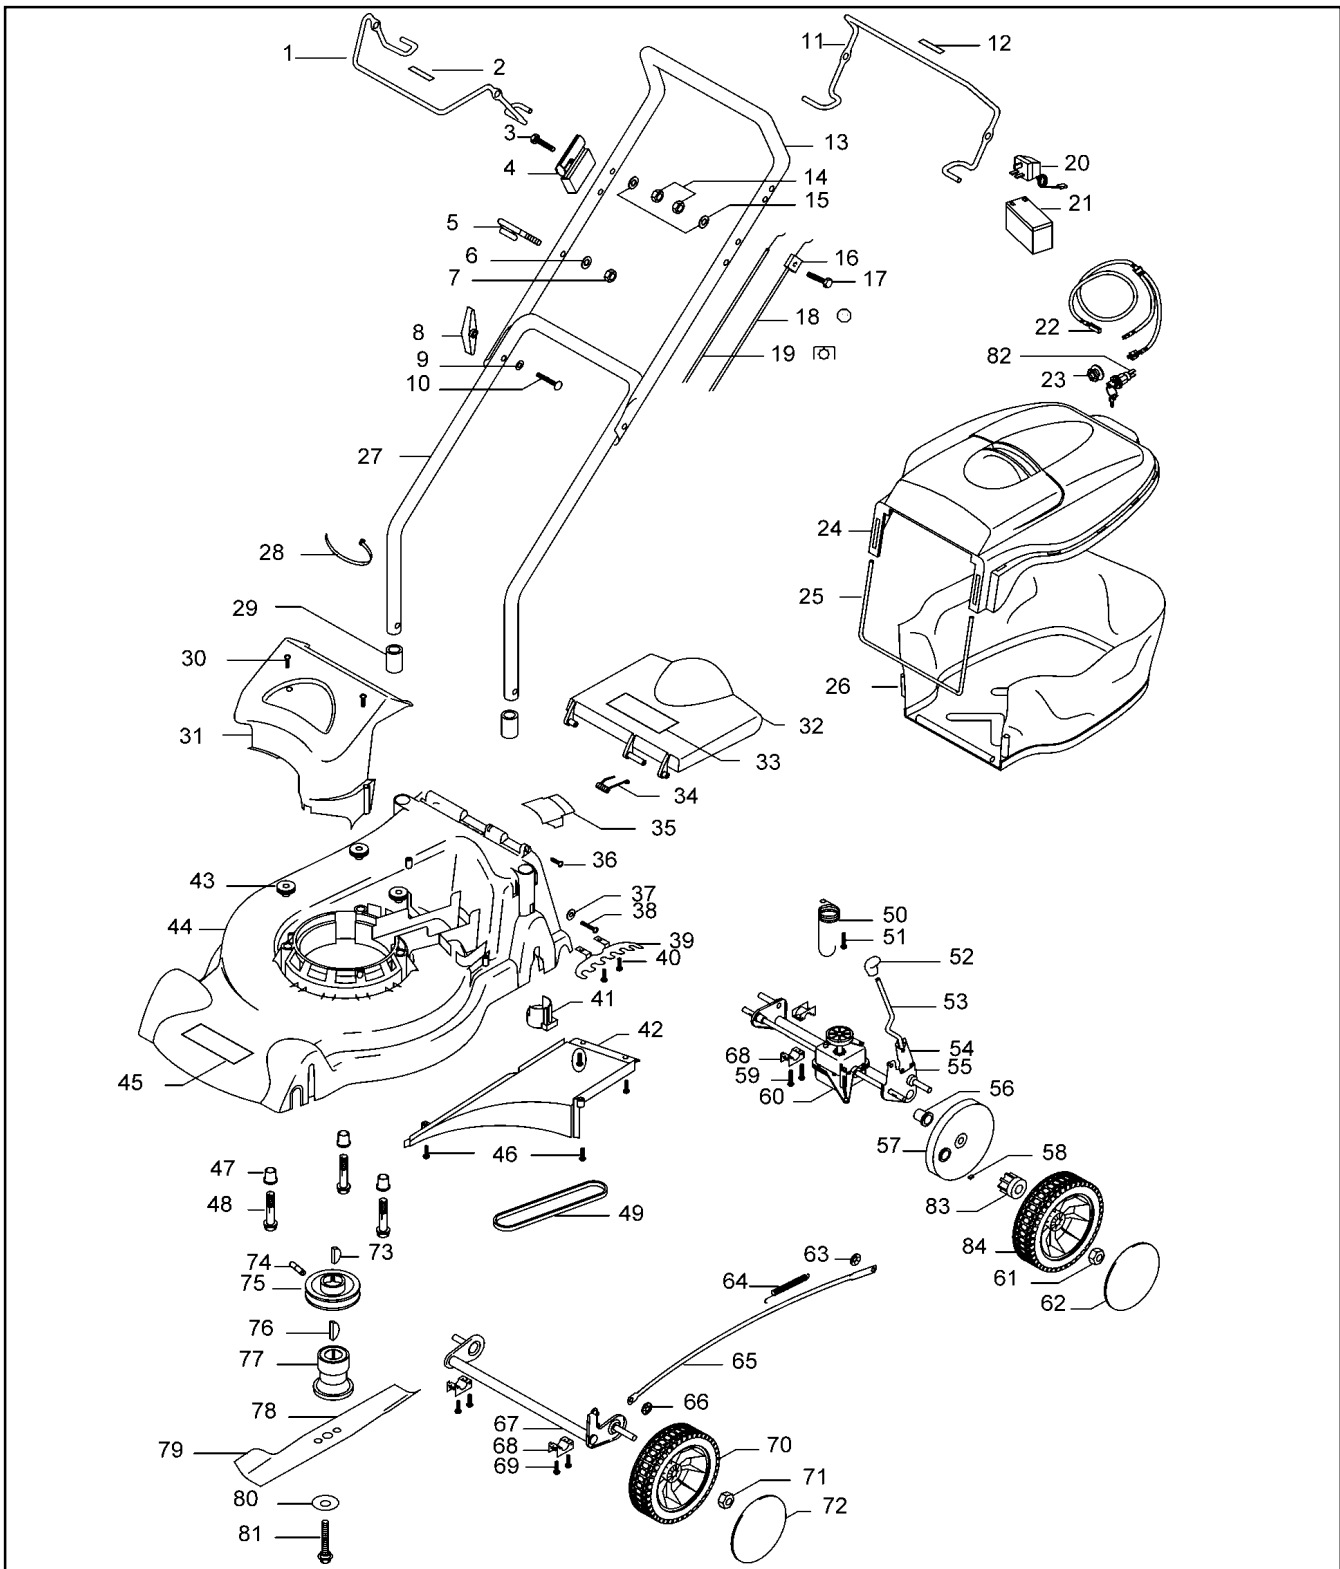

**Model**

Partner 46DE

**Product Number**

9645415-17

brand	Partner	pos	Part No	Description	Qty		
	Partner 46DE	44	5130907-07/3	Deck kit (includes \$ items)	1		
<b>pos</b>	<b>Part No</b>	<b>Description</b>	<b>Qty</b>				
1	5106949-67/9	Drive bail arm	1	45	5131017-02/1	Model label	1
2	5139531-00/7	Label, drive	1	46	5149753-01/3	Screw	4
3	7252378-51/3	Bolt	1	47 \$	5148851-00/4	Engine bush	3
4	5128017-00/0	Bracket	1	48	5149167-00/8	Engine bolt	3
5	5130763-00/5	Cord guide	1	49	5139109-03/6	Drive belt	1
6	5140266-00/7	Washer	1	50	5139508-02/1	Spring	1
7	5147180-00/3	Nut	1	51	5149753-01/3	Screw	1
8	5127931-67/2	Wing knob	2	52	5127925-67/4	Knob	1
9	5149164-00/5	Washer	2	53	5130793-00/2	Lever	1
10	5149945-01/5	Bolt	2	54	5137724-00/0	Spring	1
11	5106948-67/1	Brake bail arm	1	55	5118898-00/5	Rear axle	1
12	5139532-00/5	Label, stop	1	56	5148485-00/5	Axle bush	2
13	5118919-02/5	Handle upper	1	57	5139179-00/5	Drive cover	2
14	5147180-00/3	Nut	2	58	5148831-00/0	Pawl	2
15	5140266-00/7	Washer	2	59	5149753-04/7	Screw	4
16	5168773-09/0	Wire clamp double	1	60	5128034-00/5	Gearbox	1
17	7252378-51/3	Bolt	1	61	5149134-00/8	Nut	2
18	5130539-00/9	Brake cable	1	62	5127994-69/6	Hub cap	2
19	5130606-00/6	Drive cable	1	63	5149679-00/2	Starlock washer	1
20	5139196-02/5	Battery charger	1	64	5138659-00/7	Spring	1
21	5139401-01/1	Battery	1	65	5118785-02/0	Tie bar	1
22	5130928-01/2	Loom assembly	1	66	5149679-00/2	Starlock washer	1
23	5139137-00/3	Locknut & washer	1	67	5118892-00/8	Front axle	1
24	5106933-69/9	Hardtop	1	68	5138618-00/3	Axle clamp	6
25	5139348-01/4	Softbox bar	1	69	5149753-01/3	Screw	4
26	5119260-01/5	Grassbag	1	70	5139706-00/5	Wheel	2
27	5118839-68/3	Lower handle	1	71	5149134-00/8	Nut	2
28	5130842-00/7	Tie wrap	1	72	5127993-69/8	Hub cap	2
29 \$	5127999-67/9	Deck collar	2	73	5140053-00/9	Woodruff key	1
30	5149753-01/3	Screw	2	74 +	5138692-00/8	Grub screw	1
31	5106910-69/7	Battery cover	1	75	5139839-01/2	Drive pulley (includes + item)	1
32	5106859-69/6	Safety flap	1	76 *	5140053-00/9	Woodruff key	1
33	5139987-00/1	Warning label	1	77	5139718-00/0	Blade adaptor (includes * item)	1
34	5138620-00/9	Spring	1	78	5119224-00/3	Blade	1
35	5139338-67/6	Drive cover guard	1	79	5119224-60/7	Blade pre pack	1
36	5149197-01/3	Screw	1	80 *	5139480-00/7	Washer belville	1
37	5149313-00/8	Washer	2	81	5146677-09/0	Blade bolt	1
38	5149923-02/0	Screw	2	82	5137860-00/2	switch/Key	1
39	5127863-00/8	Quadrant	1	83 LH	5138050-00/9	Drive sprocket L/H	1
40	5149753-01/3	Screw	2	RH	5138050-01/7	Drive sprocket R/H	1
41	5130508-00/4	Handle support	2	84	5139707-00/3	Wheel	2
42	5106909-67/3	Collection plate	1				
43 \$	5139621-00/6	Engine Bush	3				